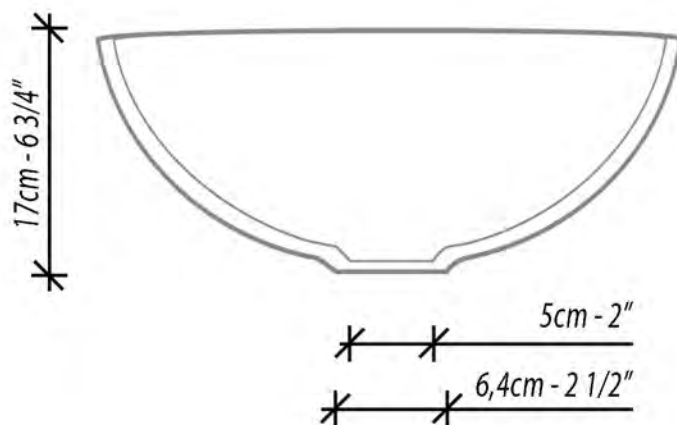

DOH_round

Vessel Bathroom Sink

FEATURES:

- -Textured glass basin in a round shape.
- -No faucet holes.
- -Basin without overflow.

MATERIAL:

- -Soda Lime Glass without lead.

INSTALLATION:

- -Above counter.

REQUIRED ACCESSORIES:

- -Appropriate drain.
- -Counter-mount or wall-mount faucet.

Available in "Colibri" Colors: pls see the colors page