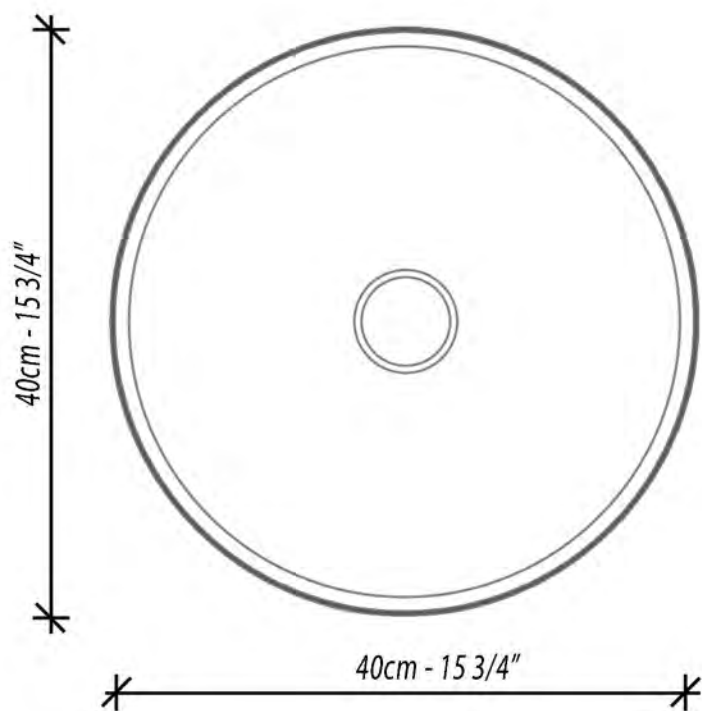

DOH_round

Vessel Bathroom Sink

FEATURES:

- -Textured glass basin in a round shape.
- -No faucet holes.
- -Basin without overflow.

MATERIAL:

- -Soda Lime Glass without lead.

INSTALLATION:

- -Above counter.

REQUIRED ACCESSORIES:

- -Appropriate drain.
- -Counter-mount or wall-mount faucet.

Available in "Colibri" Colors: pls see the colors page